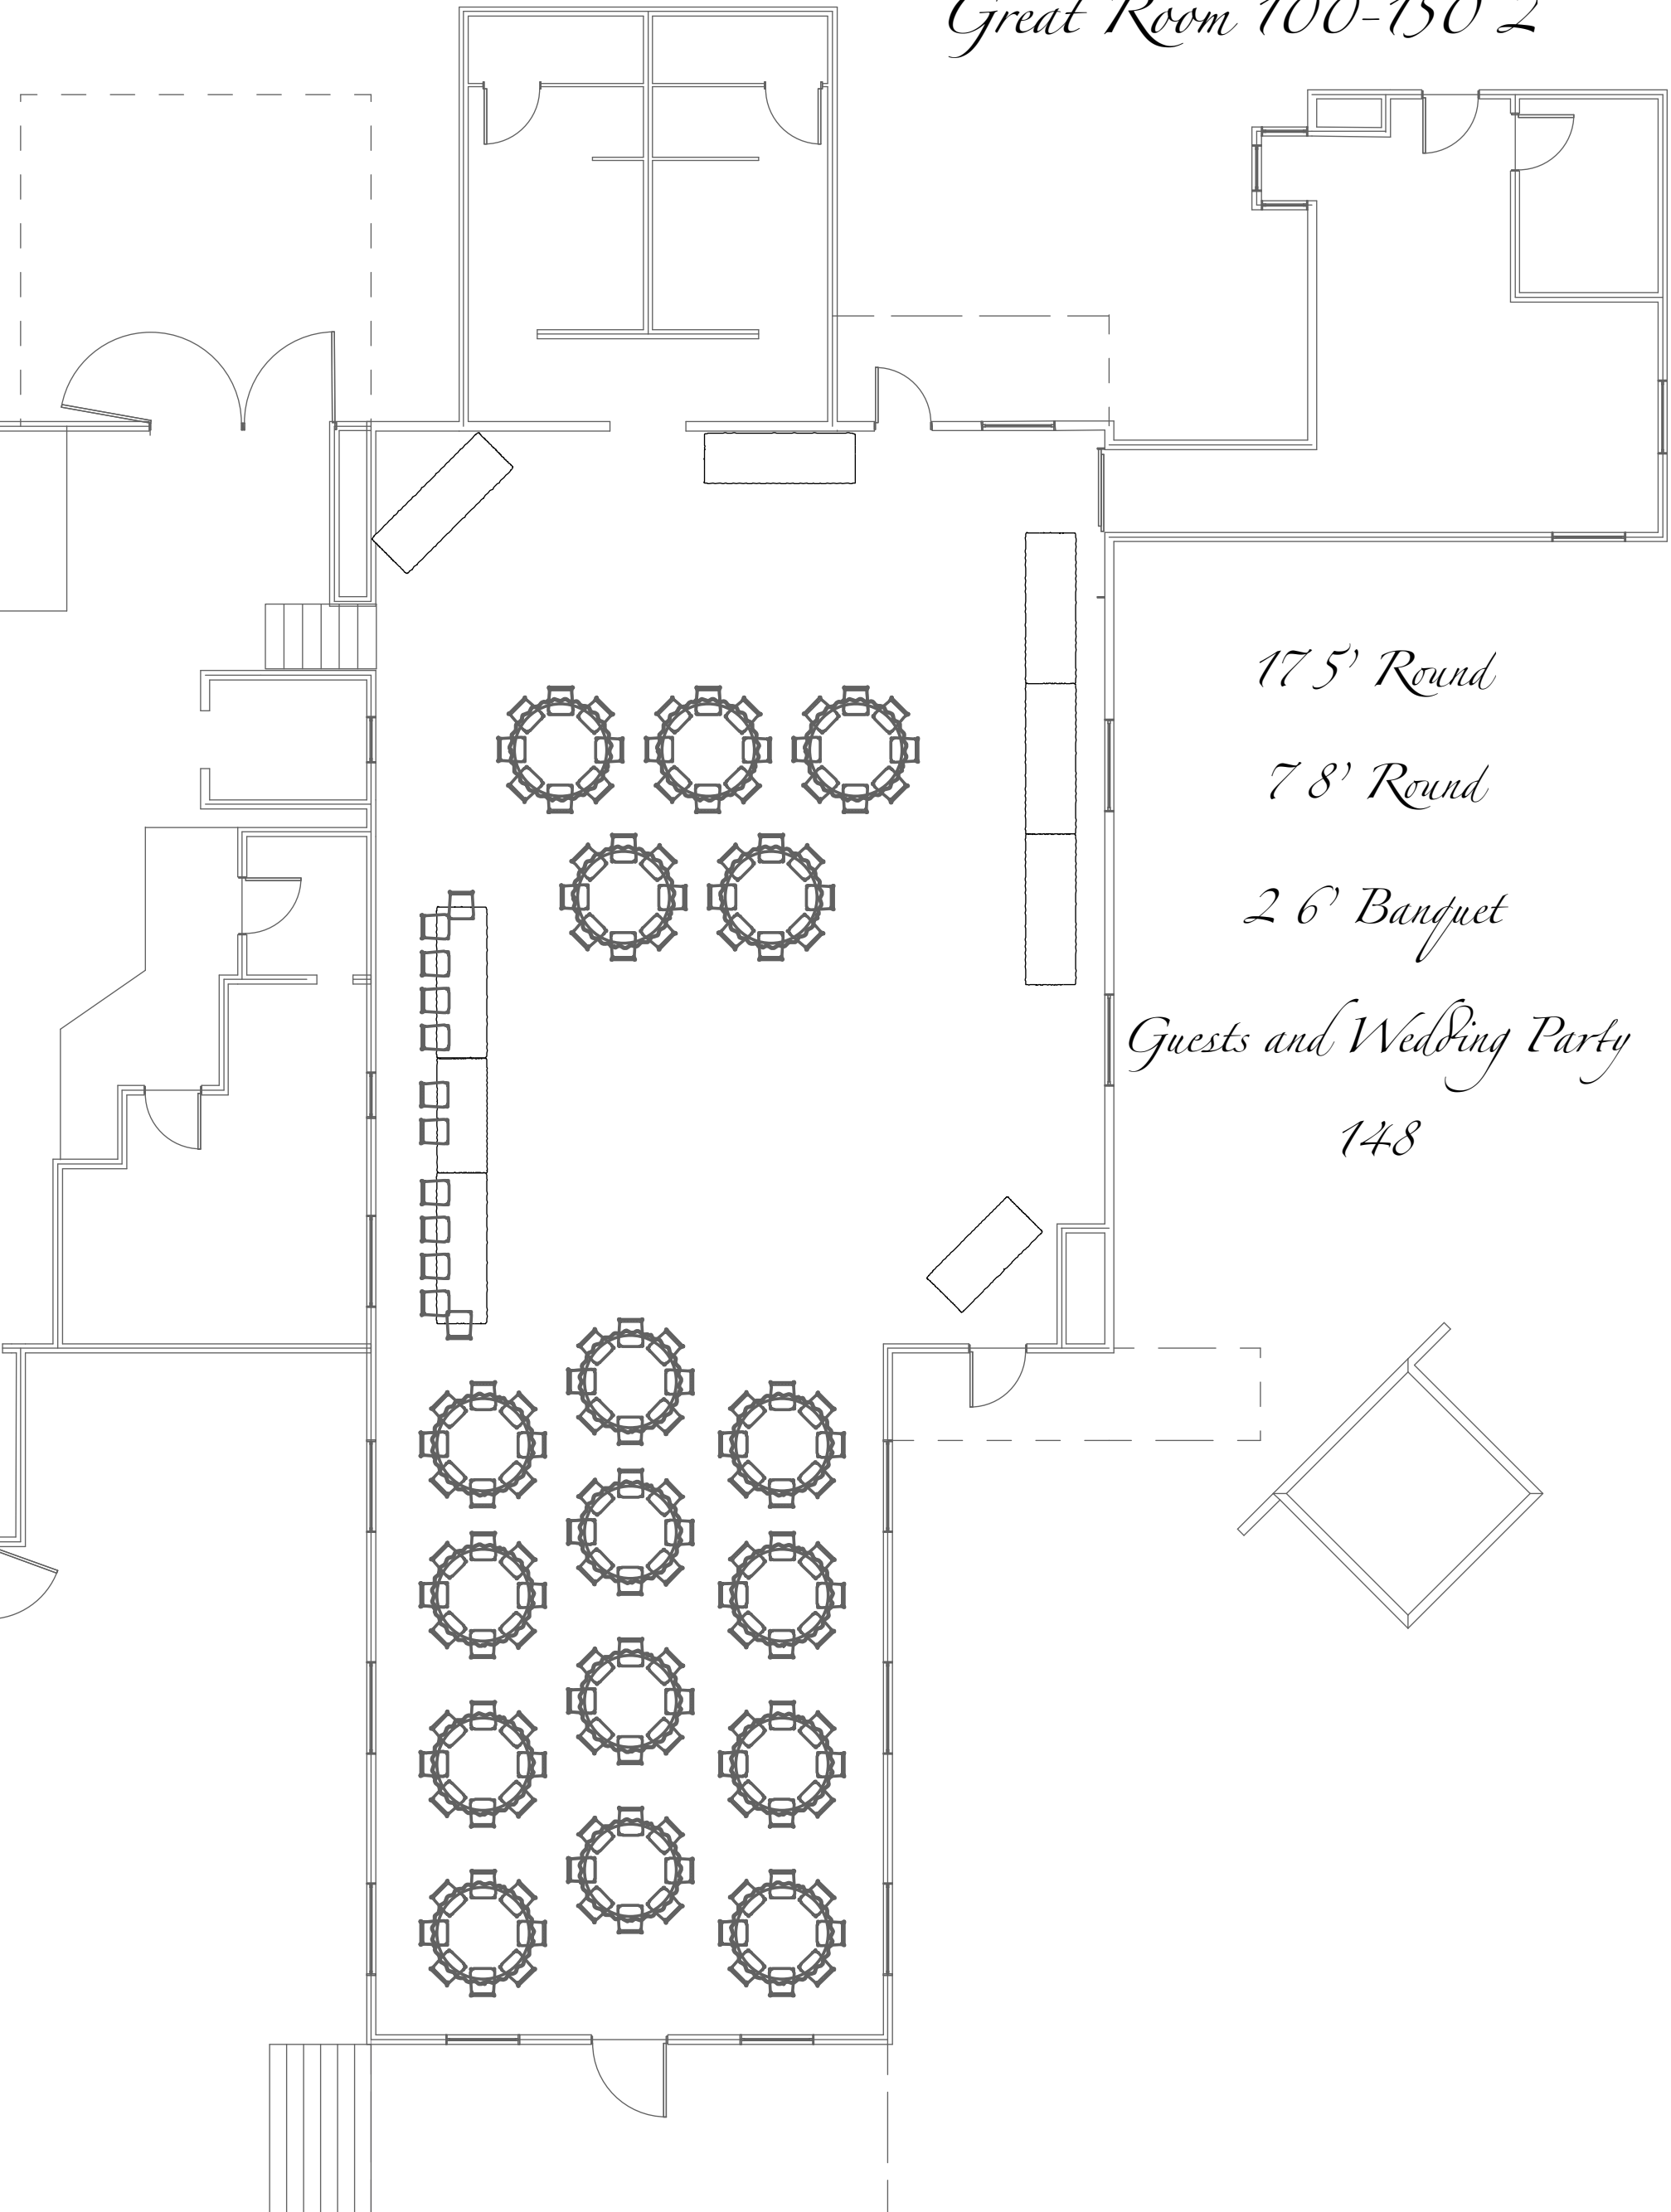

*Great Room 100-150 2*

*17.5' Round*

*7.8' Round*

*2 6' Banquet*

*Guests and Wedding Party*

*148*