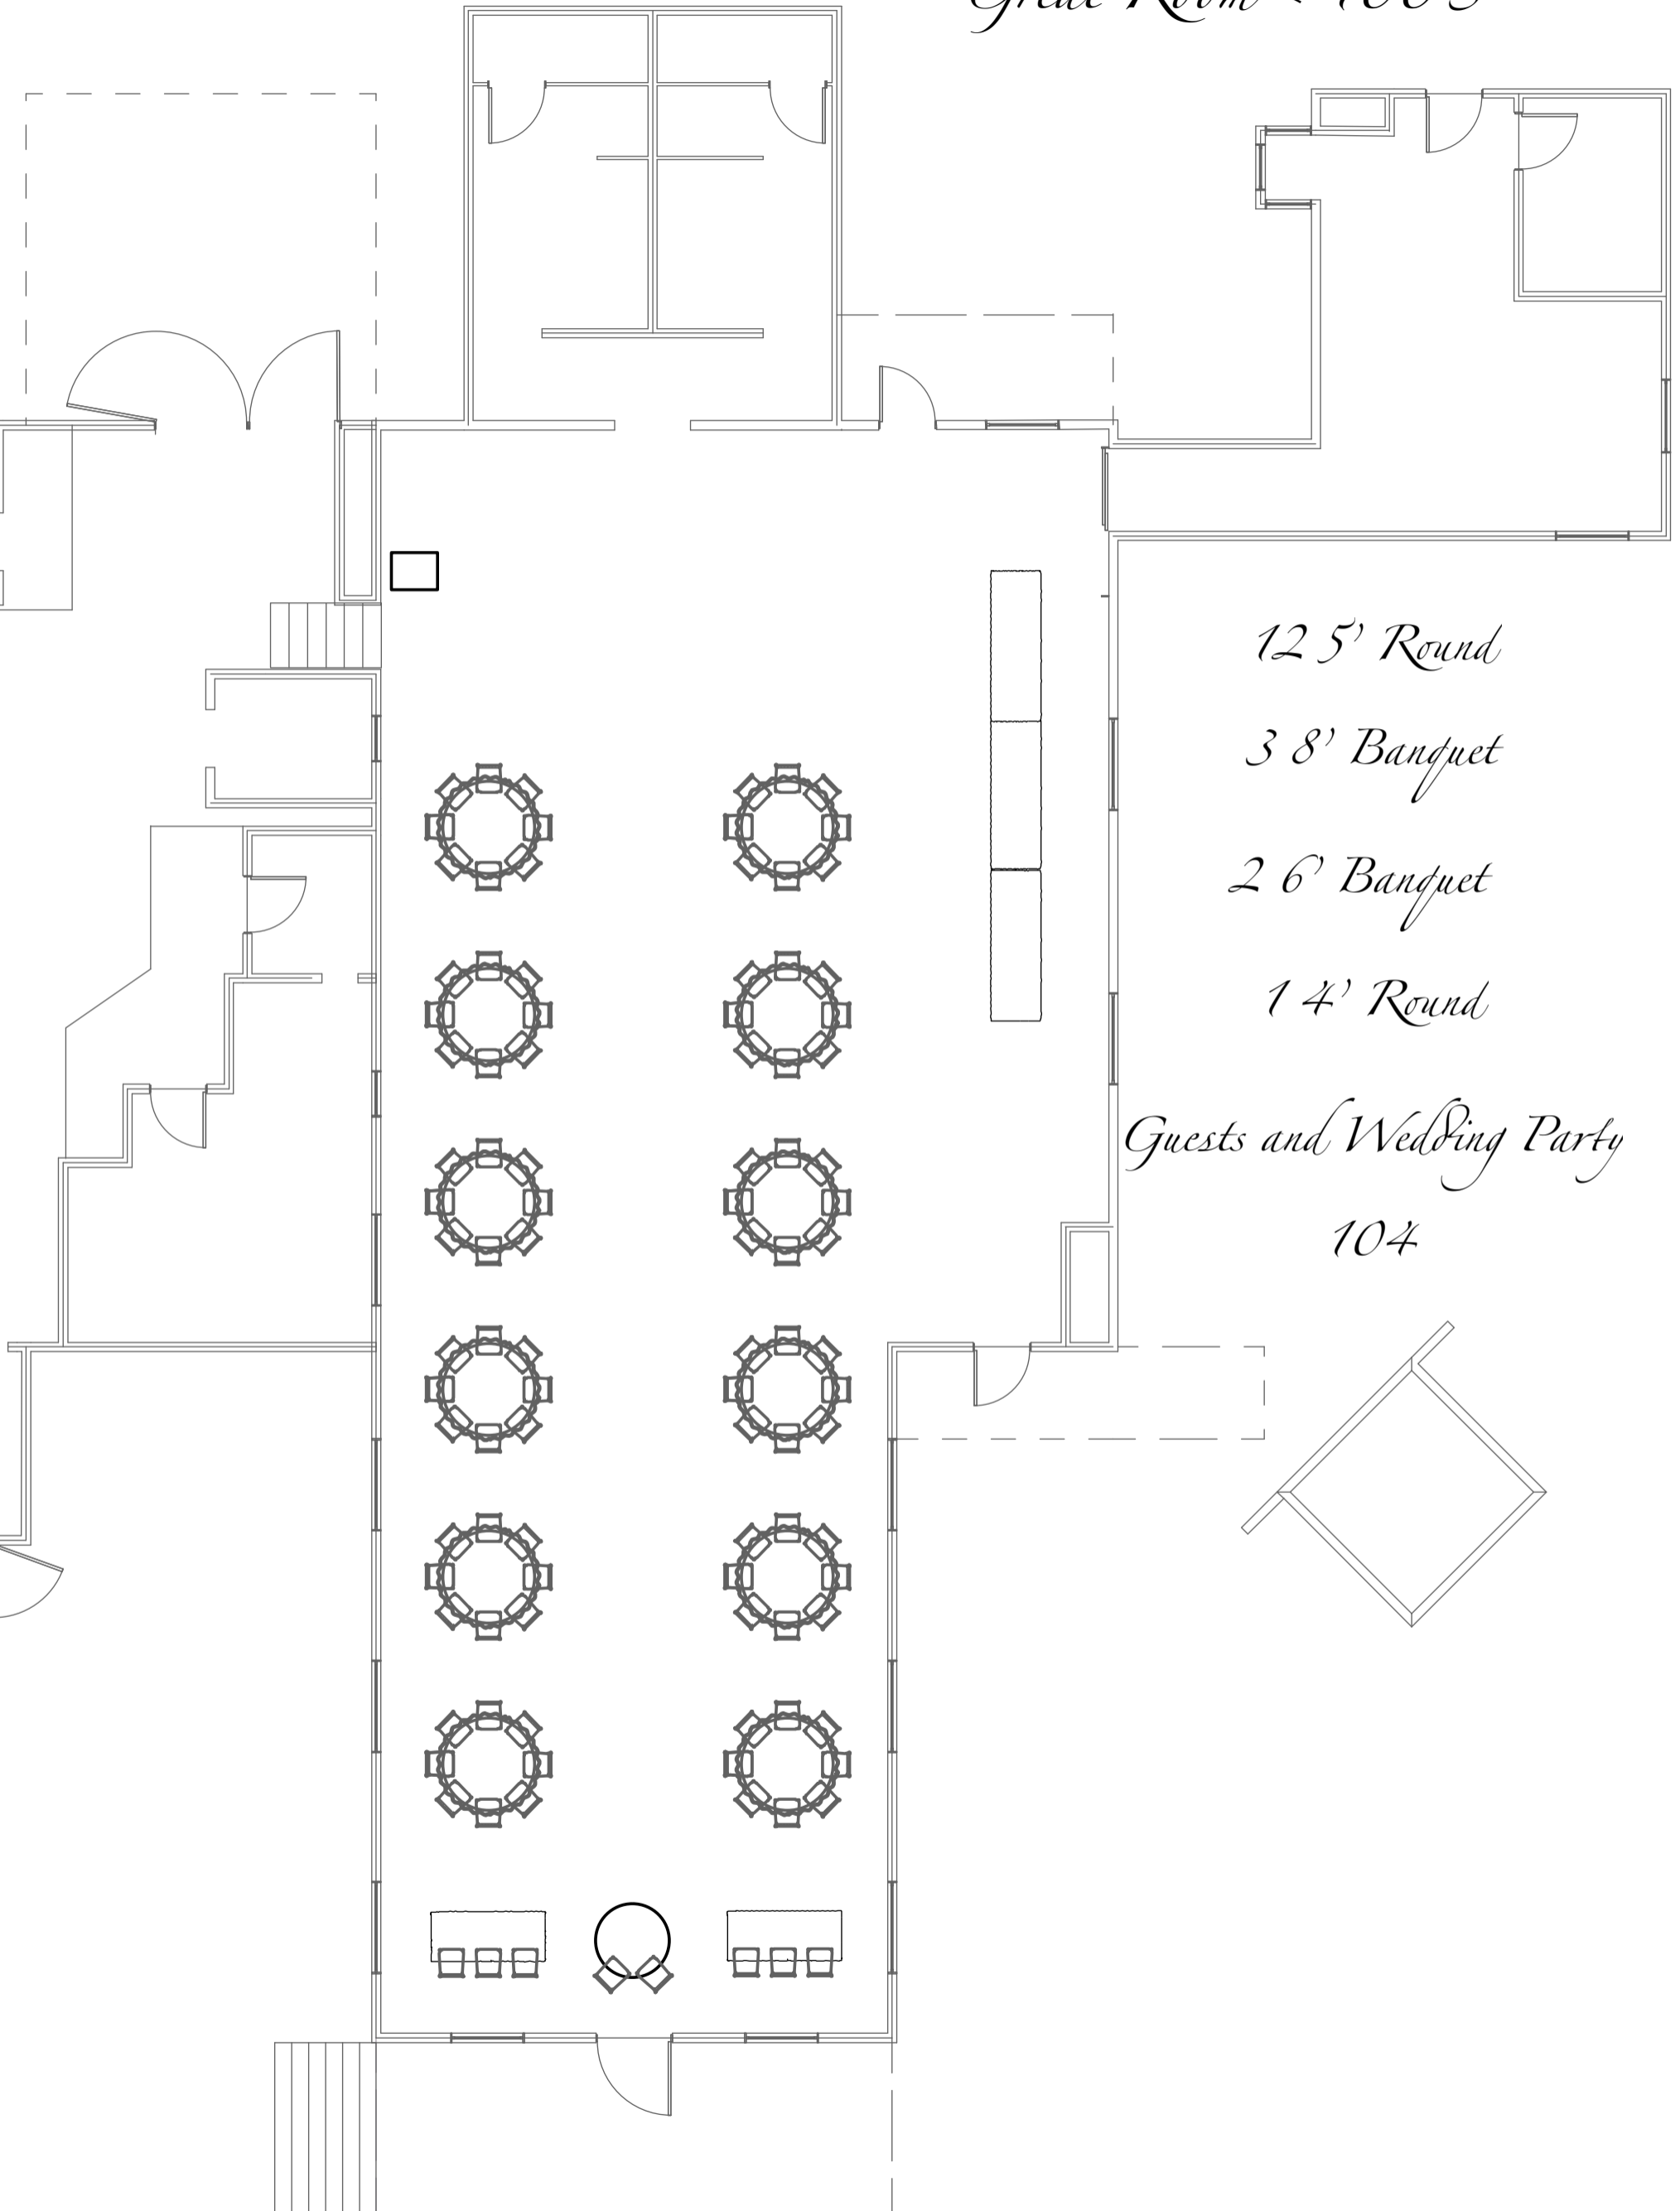

*Great Room < 1003*

*12 5' Round*

*3 8' Banquet*

*2 6' Banquet*

*1 4' Round*

*Guests and Wedding Party*

*104*