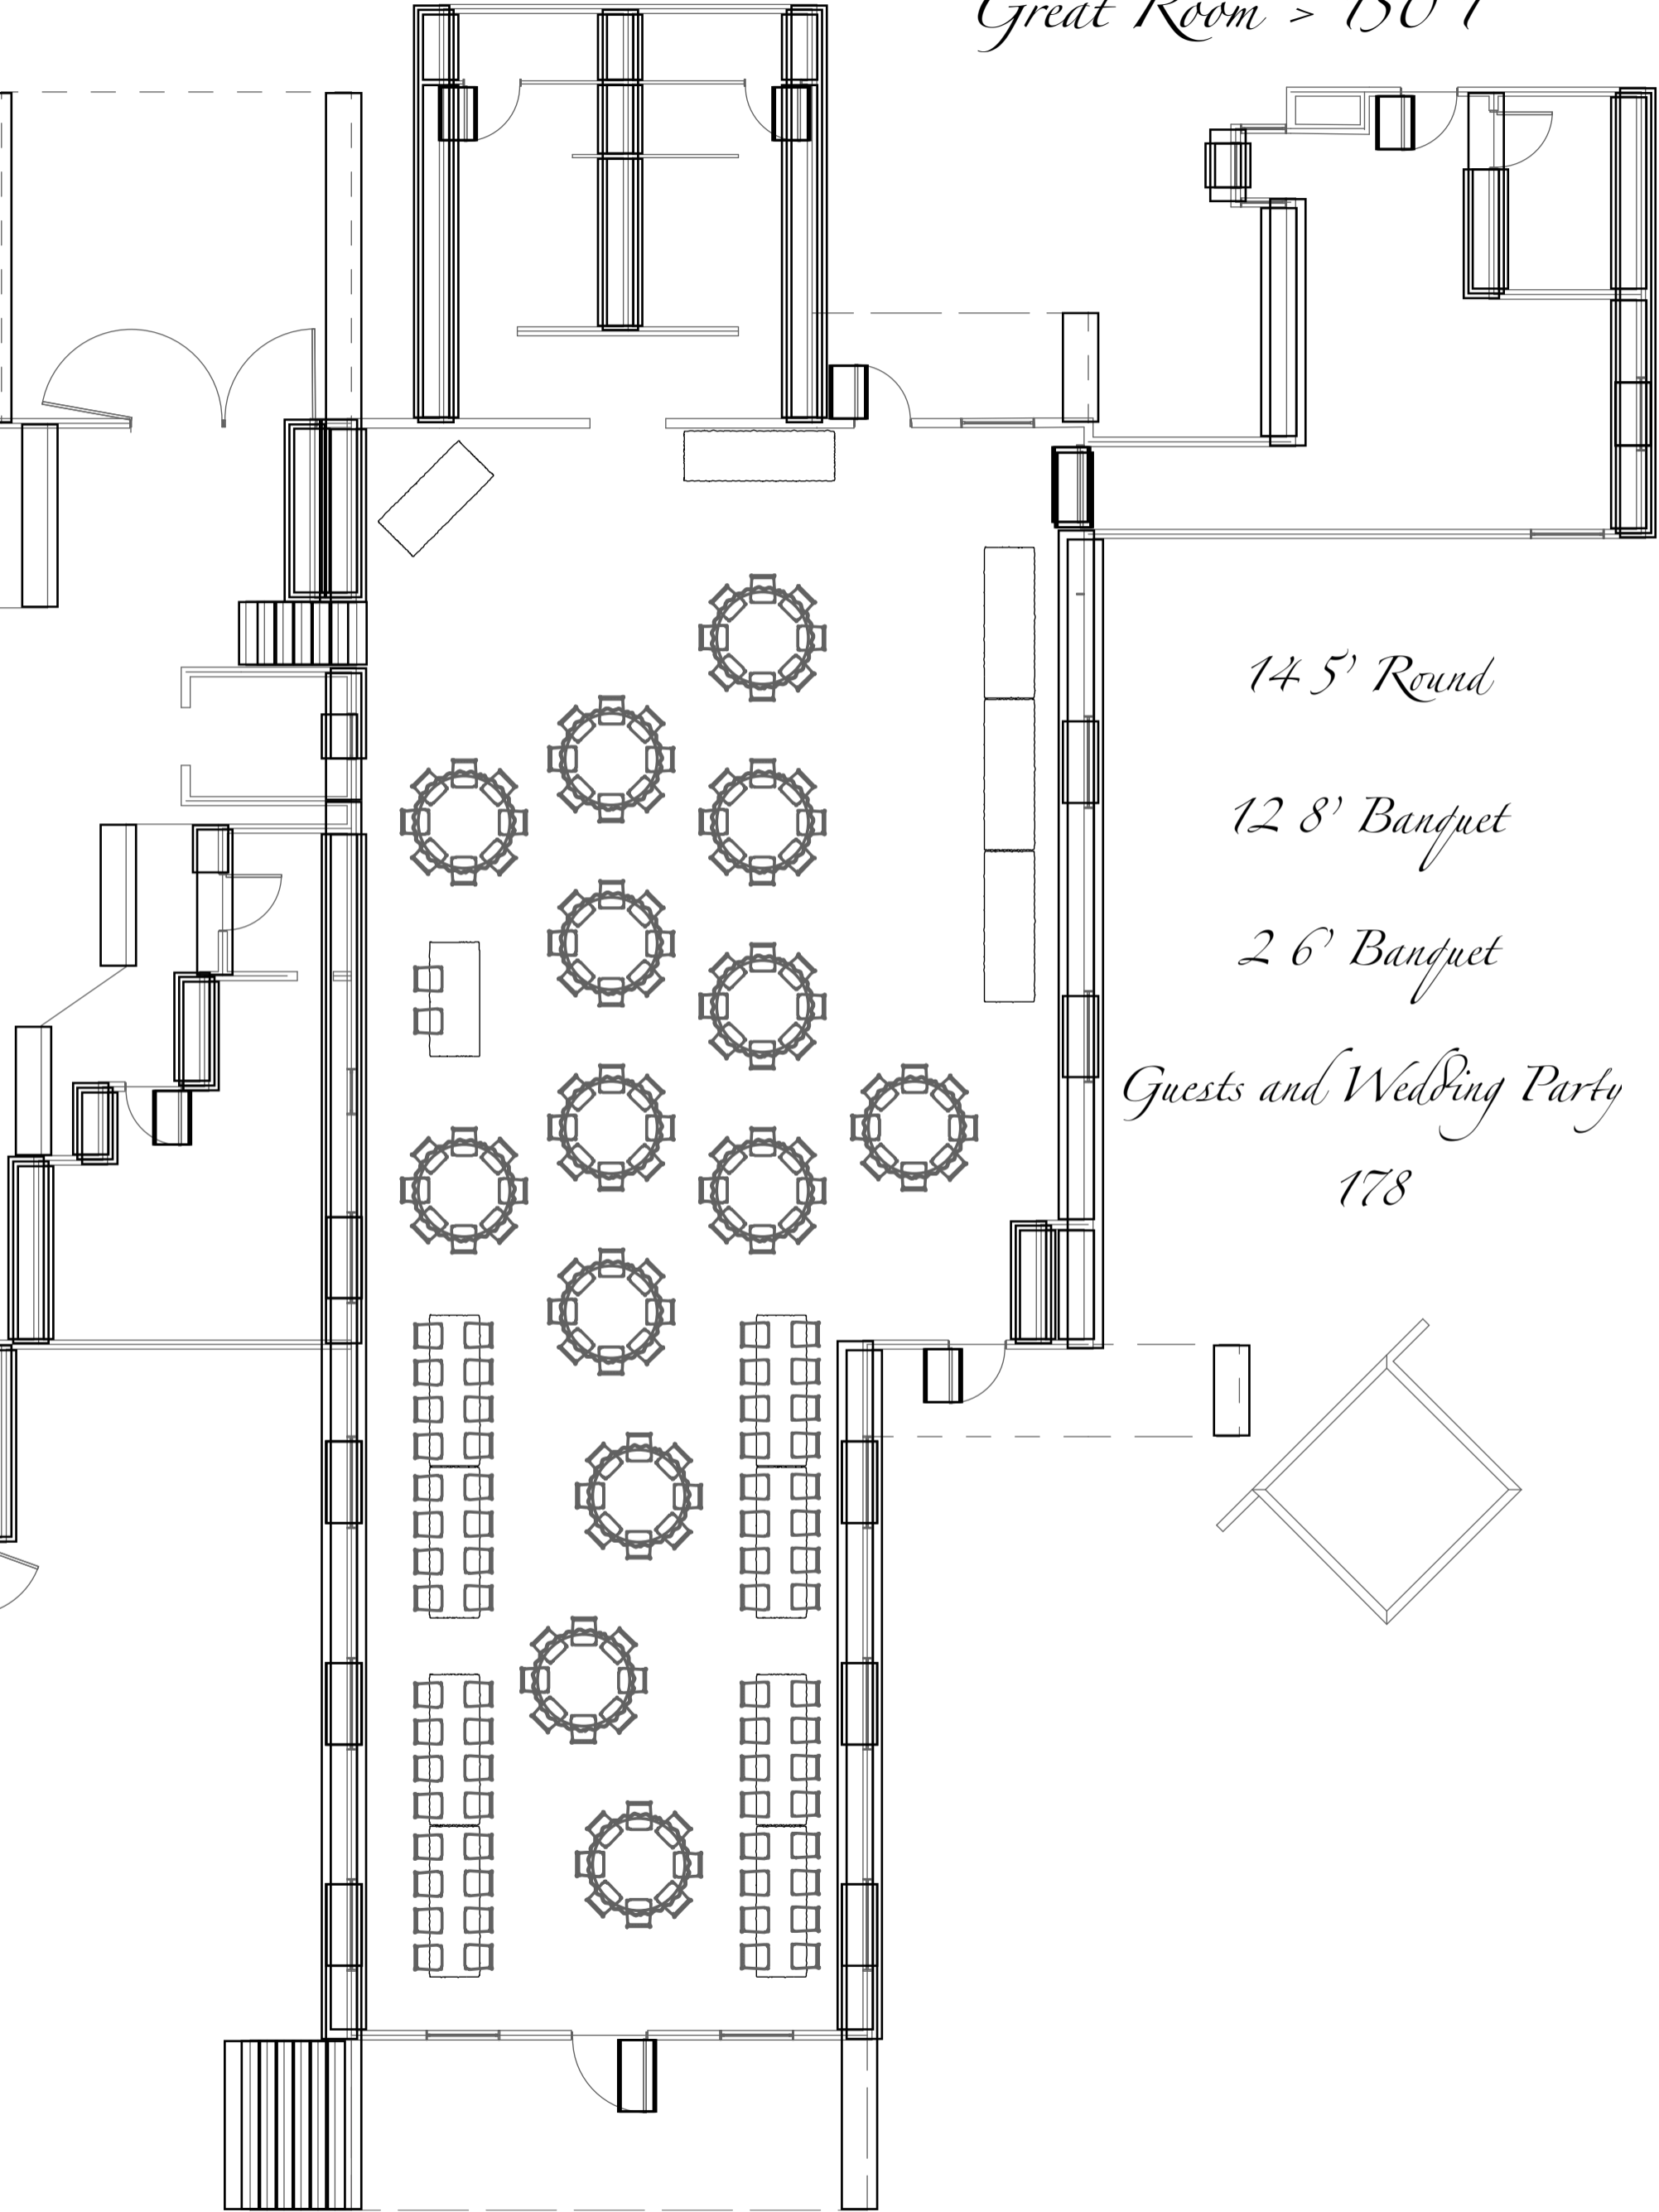

*Great Room - 1501*

*14 5' Round*

*12 8' Banquet*

*2 6' Banquet*

*Guests and Wedding Party*

*178*