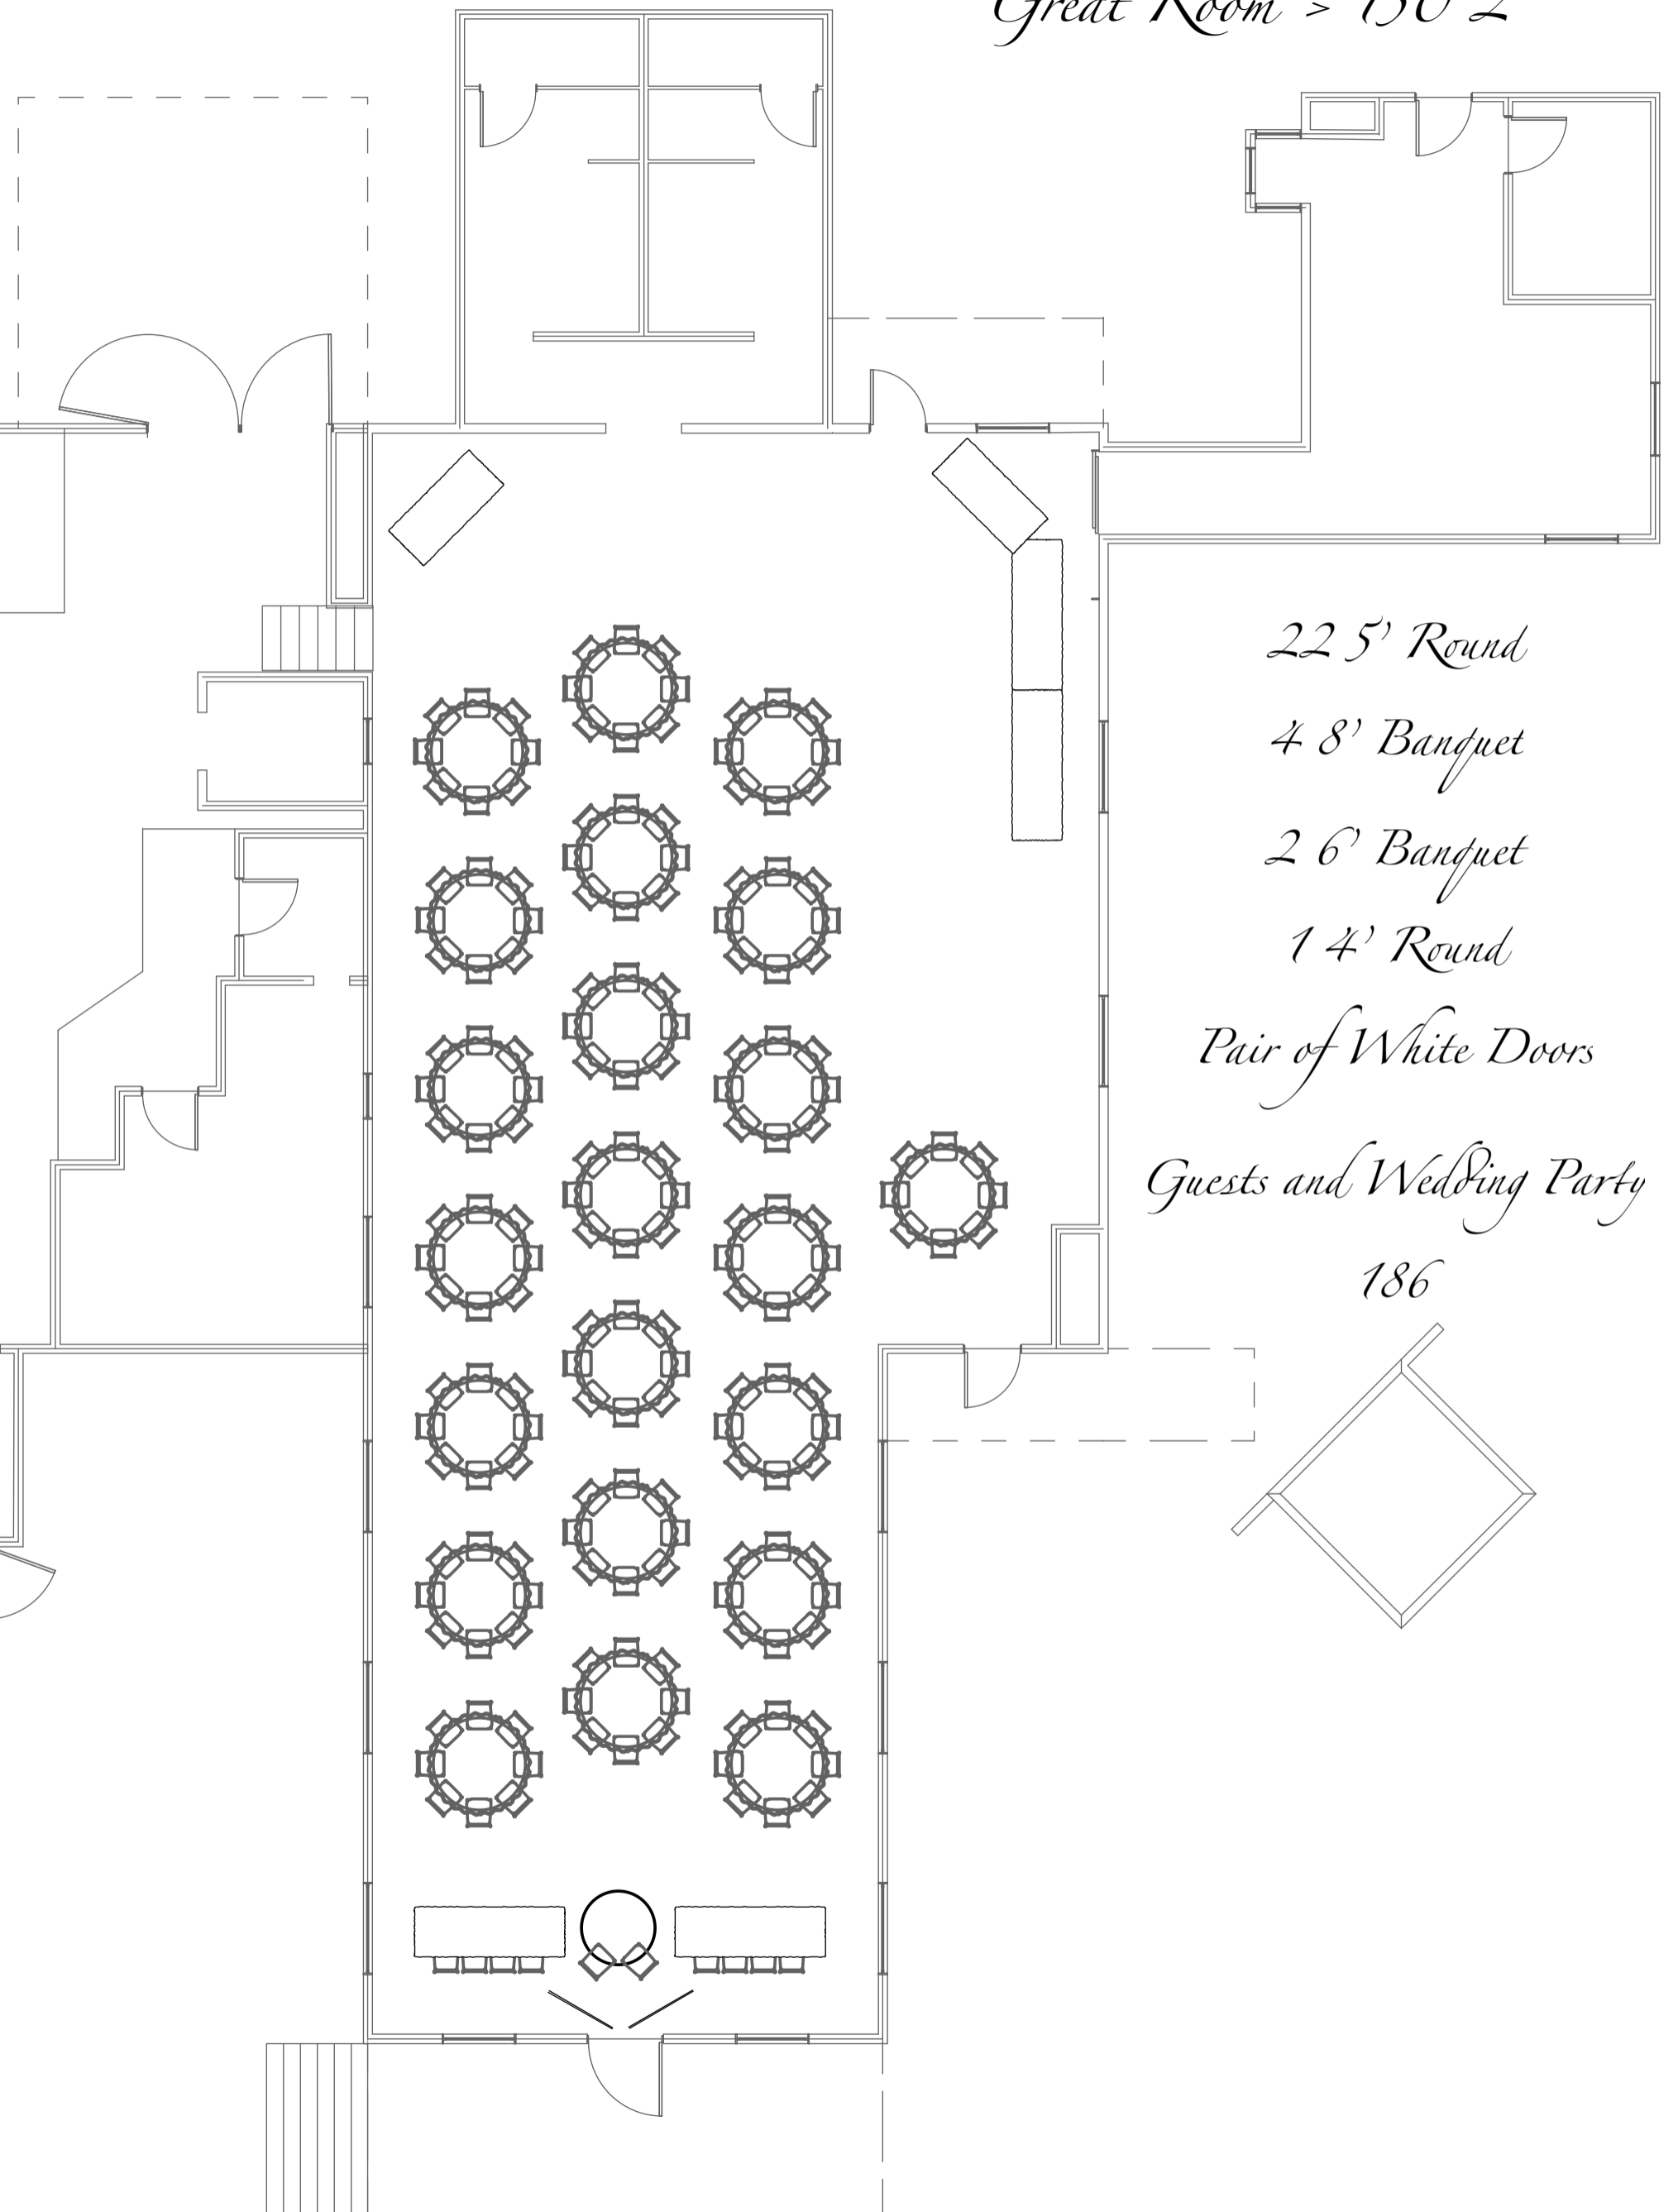

*Great Room > 150 2*

*22 5' Round*

*4 8' Banquet*

*2 6' Banquet*

*1 4' Round*

*Pair of White Doors*

*Guests and Wedding Party*

*186*